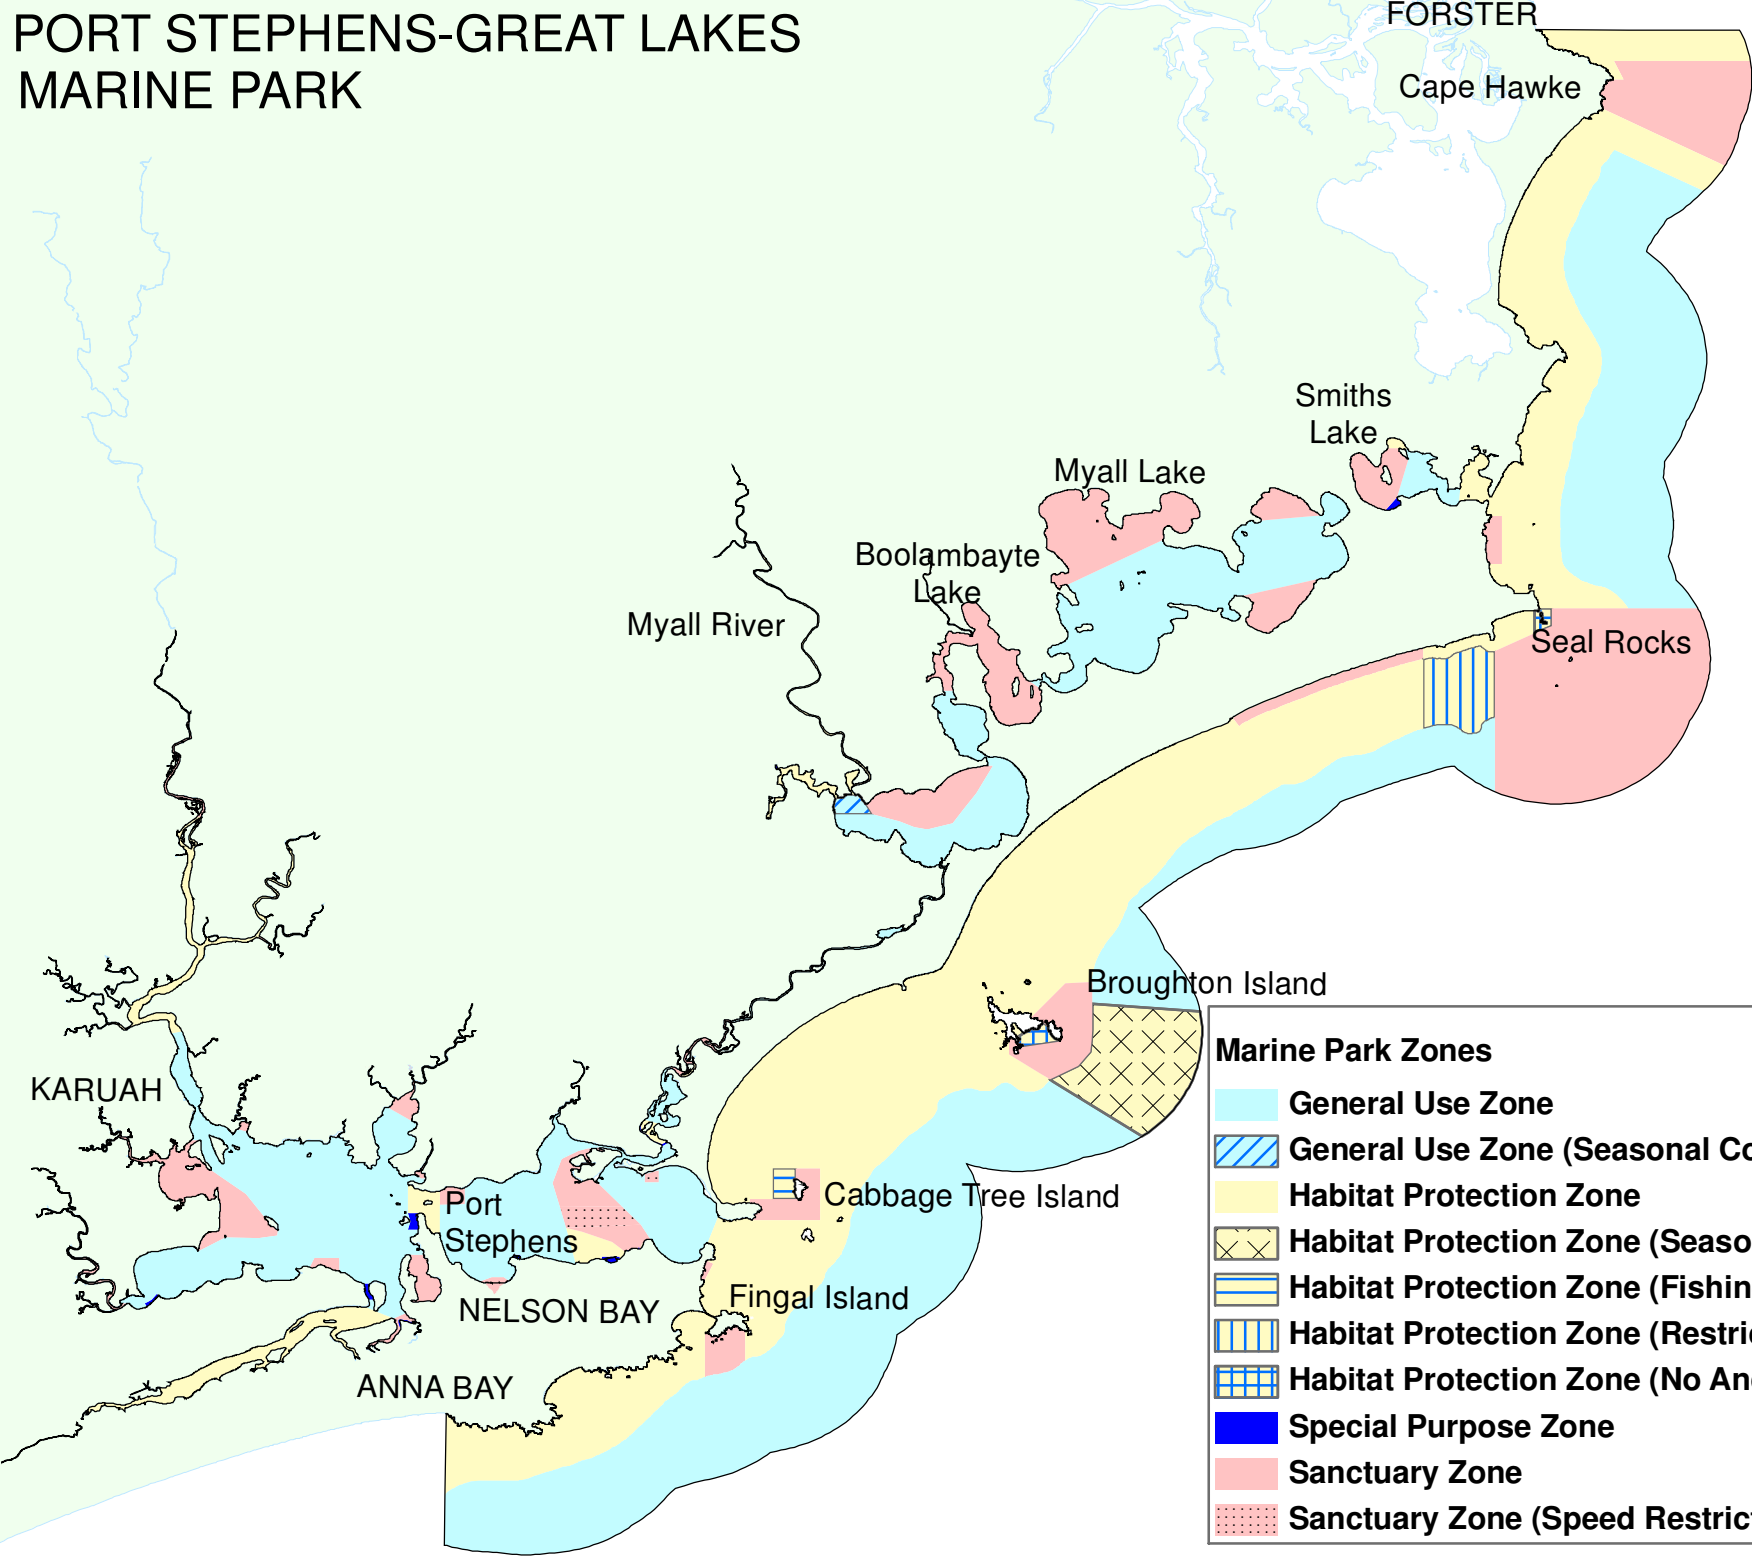

PORT STEPHENS-GREAT LAKES MARINE PARK

Marine Park Zones

- General Use Zone
- General Use Zone (Seasonal Commercial Closure)
- Habitat Protection Zone
- Habitat Protection Zone (Seasonal Recreational Trolling Only)
- Habitat Protection Zone (Fishing for Bait Only)
- Habitat Protection Zone (Restrictions Apply)
- Habitat Protection Zone (No Anchoring & Restrictions Apply)
- Special Purpose Zone
- Sanctuary Zone
- Sanctuary Zone (Speed Restriction 4kn)